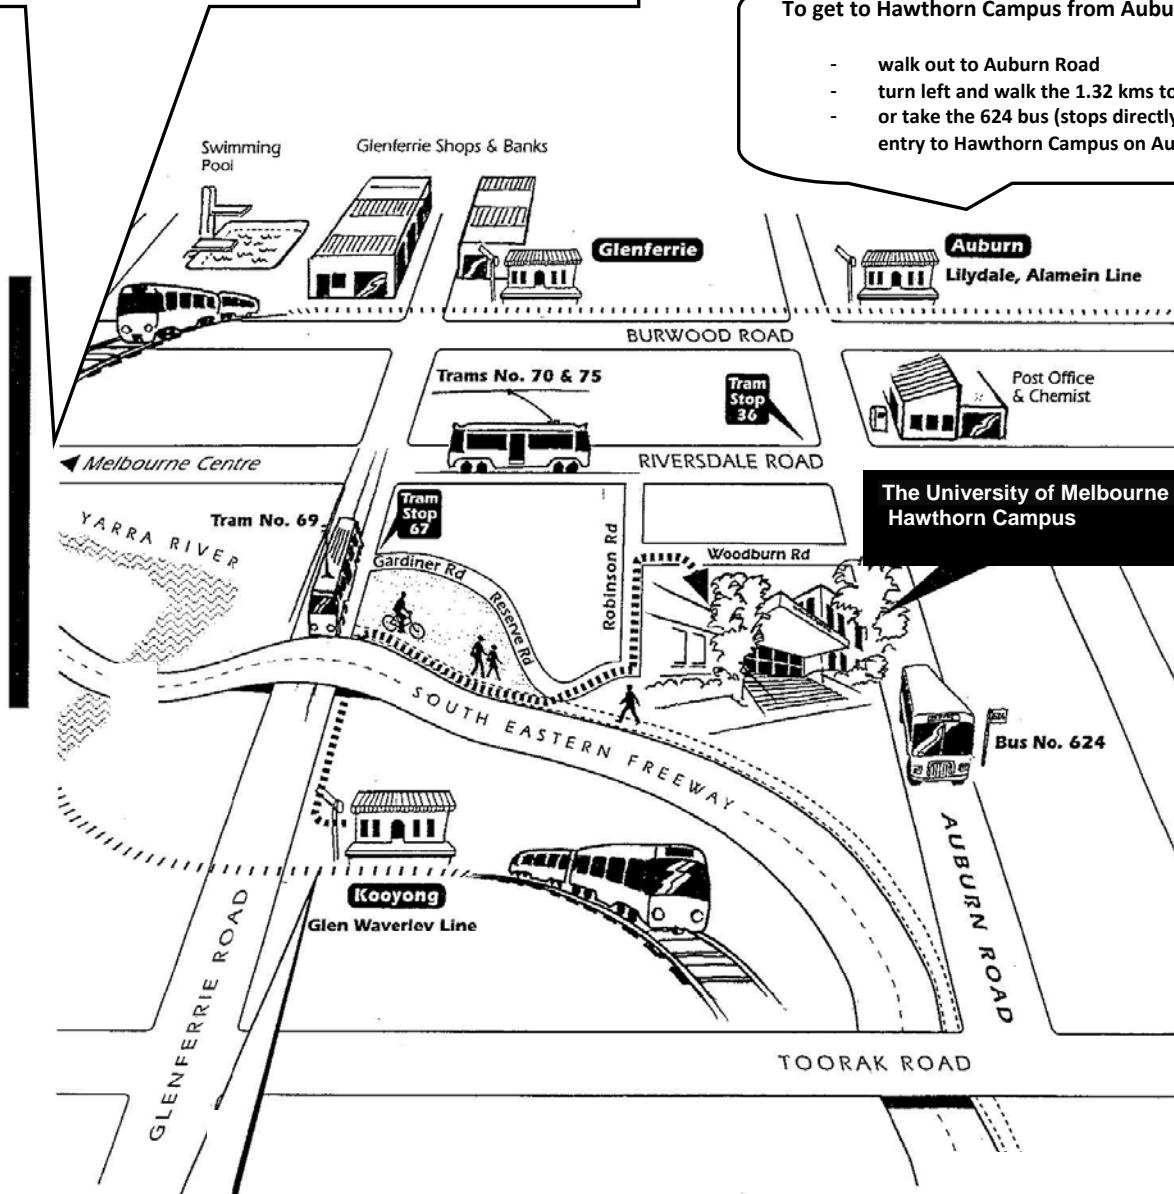

**To get to Hawthorn Campus from Auburn Station**

- walk out to Auburn Road
- turn left and walk the 1.32 kms to Hawthorn Campus
- or take the 624 bus (stops directly opposite the main entry to Hawthorn Campus on Auburn Road)

**To get to Hawthorn Campus from Kooyong Station**  
- walk up Glenferrie Road and under the freeway  
- turn right and walk along the bike path past the playing fields  
- leave the bike path at Reserve Road and follow this road to the rear entrance of Hawthorn Campus in Woodburn Road (total walking distance of 513m)